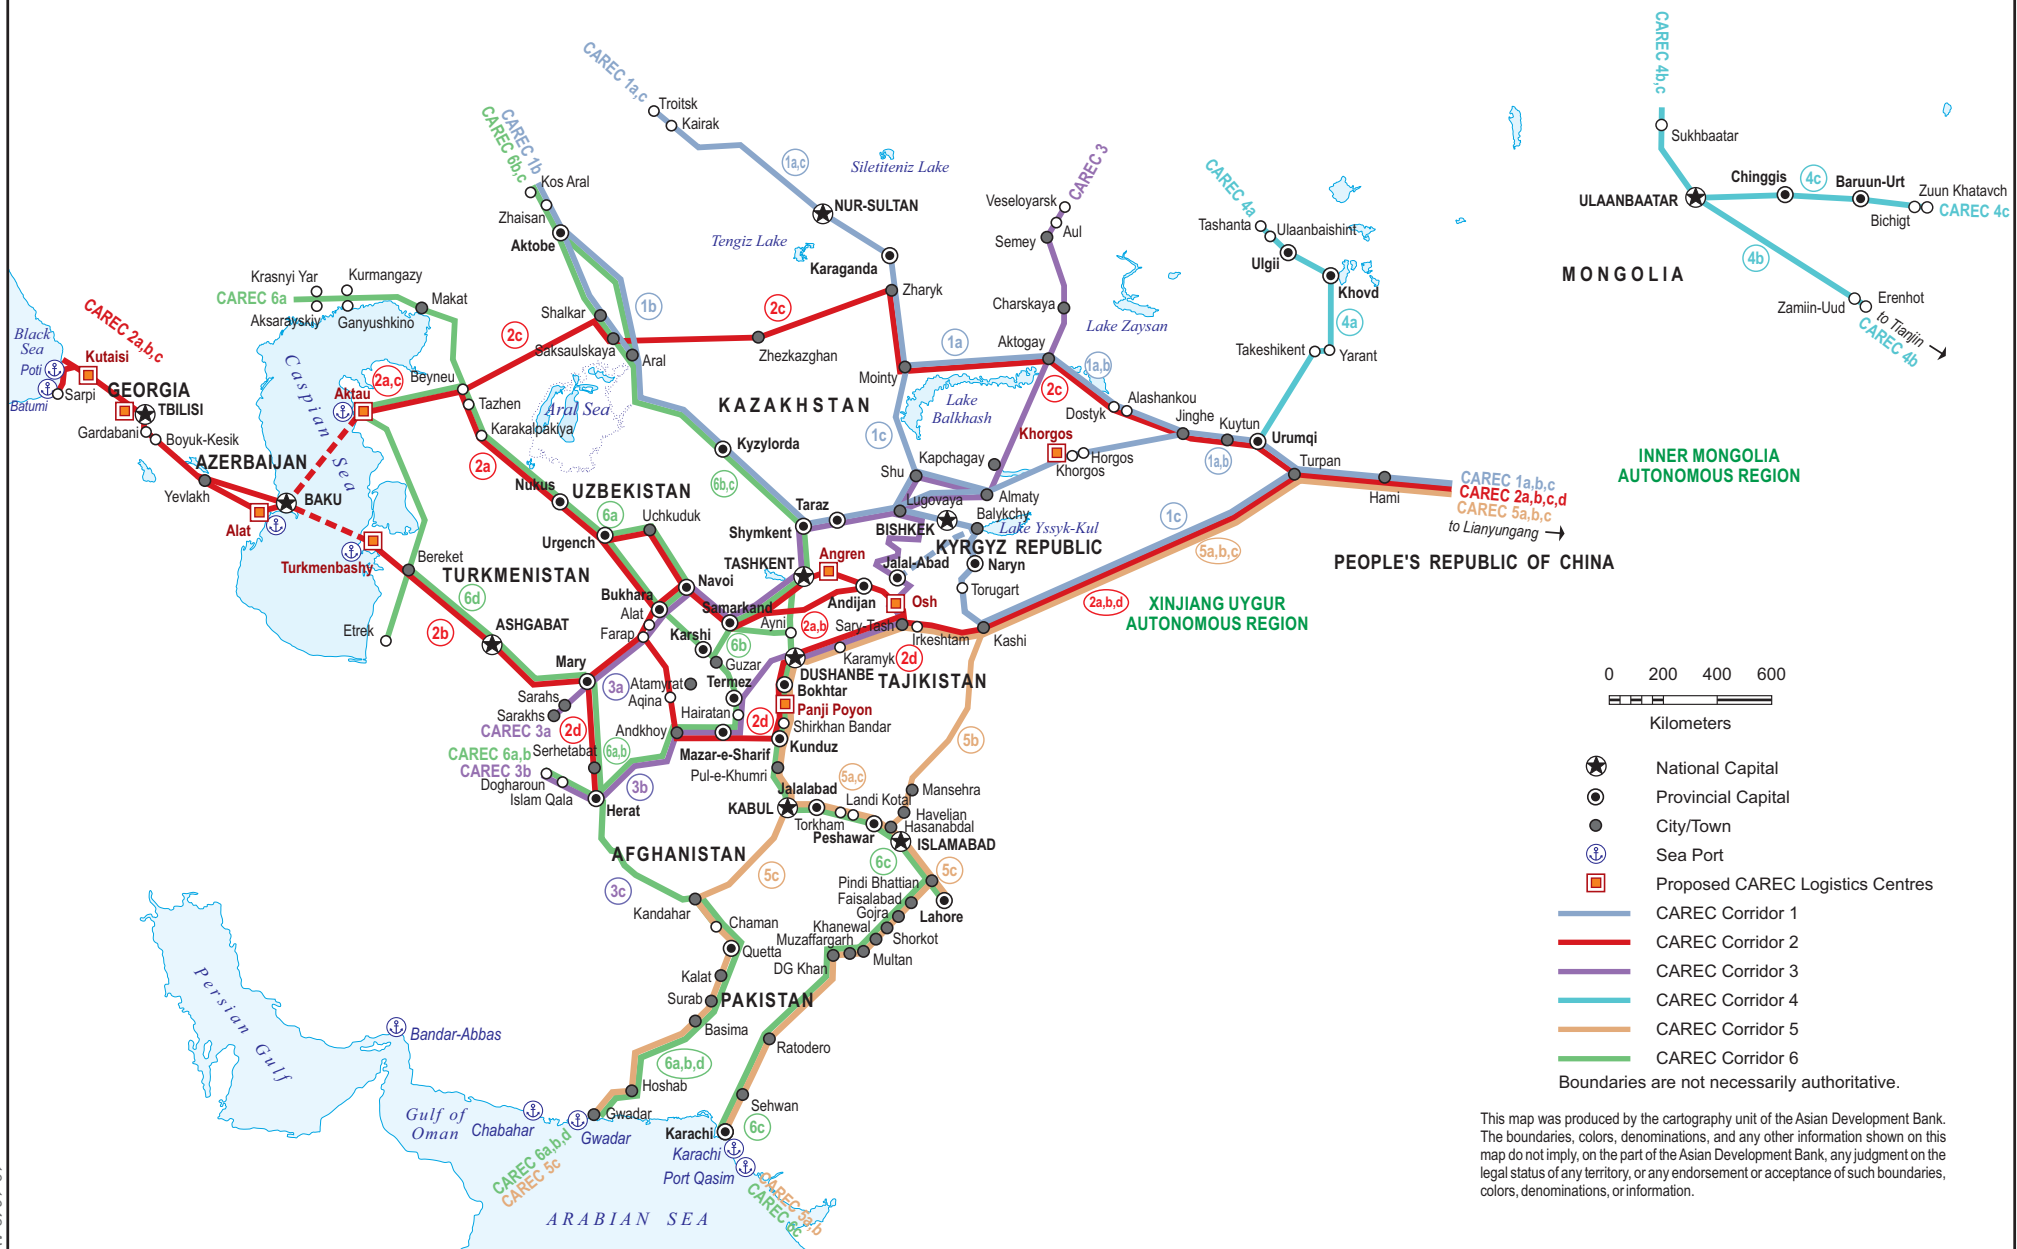

SIX CENTRAL ASIA REGIONAL ECONOMIC COOPERATION CORRIDORS

- 0 200 400 600
Kilometers
- ★ National Capital
- Provincial Capital
- City/Town
- ⚓ Sea Port
- ▣ Proposed CAREC Logistics Centres
- CAREC Corridor 1
- CAREC Corridor 2
- CAREC Corridor 3
- CAREC Corridor 4
- CAREC Corridor 5
- CAREC Corridor 6
- Boundaries are not necessarily authoritative.

This map was produced by the cartography unit of the Asian Development Bank. The boundaries, colors, denominations, and any other information shown on this map do not imply, on the part of the Asian Development Bank, any judgment on the legal status of any territory, or any endorsement or acceptance of such boundaries, colors, denominations, or information.